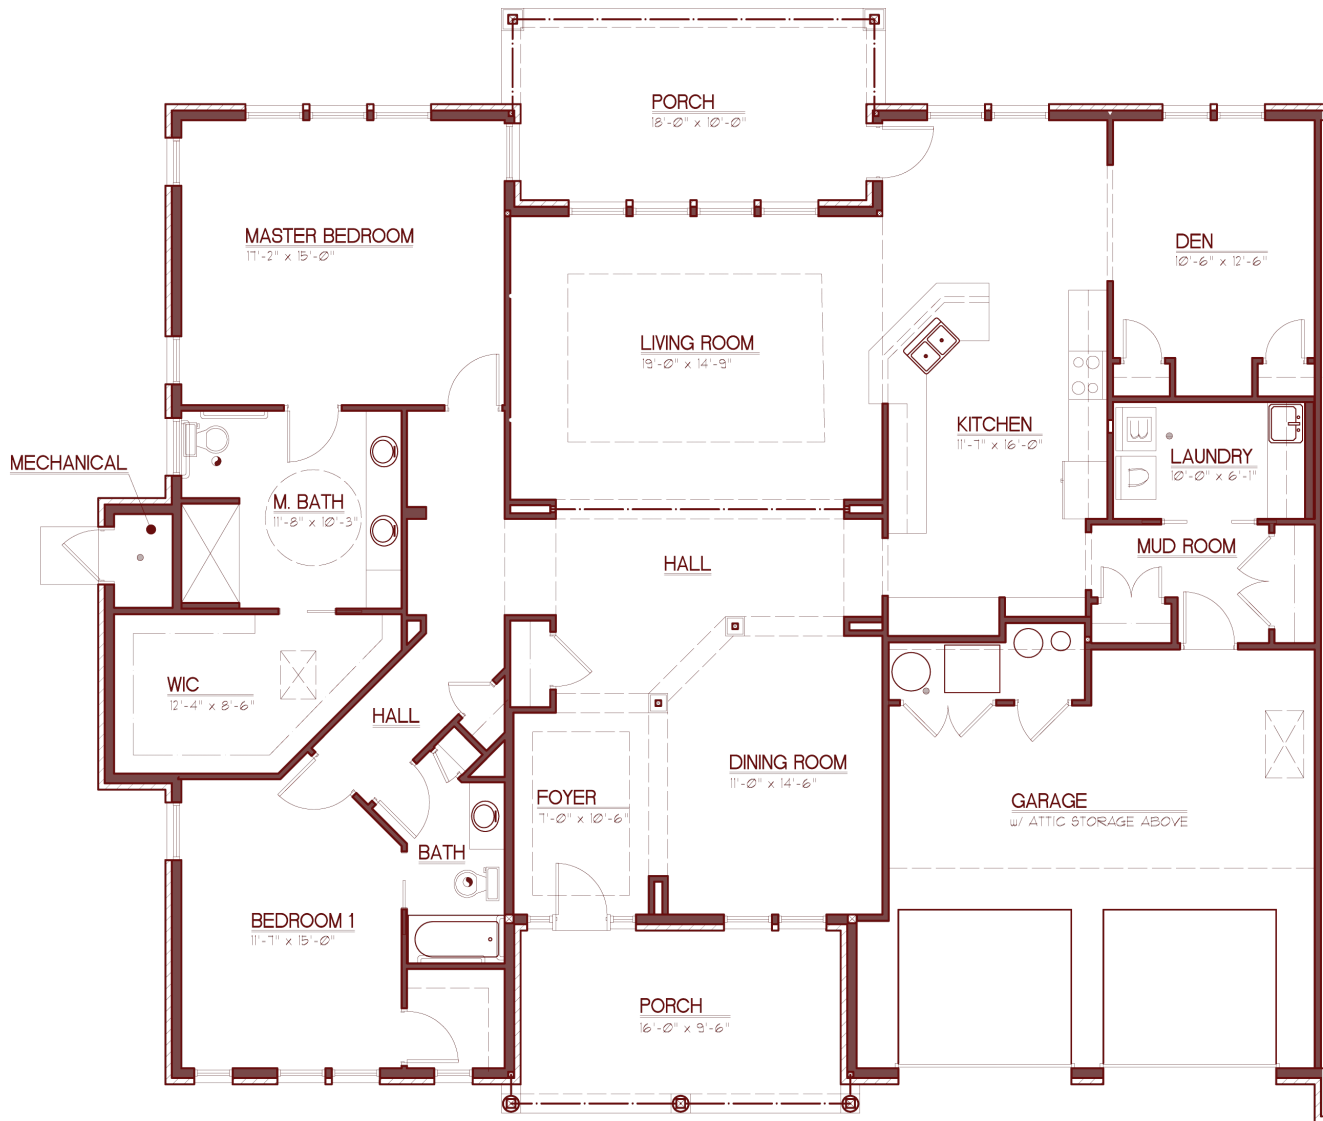

# The Stratford Left Side Floorplan

2 bedroom with den

2,351 sq. ft.

In an effort to continually improve our designs, we reserve the right to change features, plans, prices and specifications without notice. This floor plan is for illustrative purposes only and is not part of any legal contract. 5/28/08